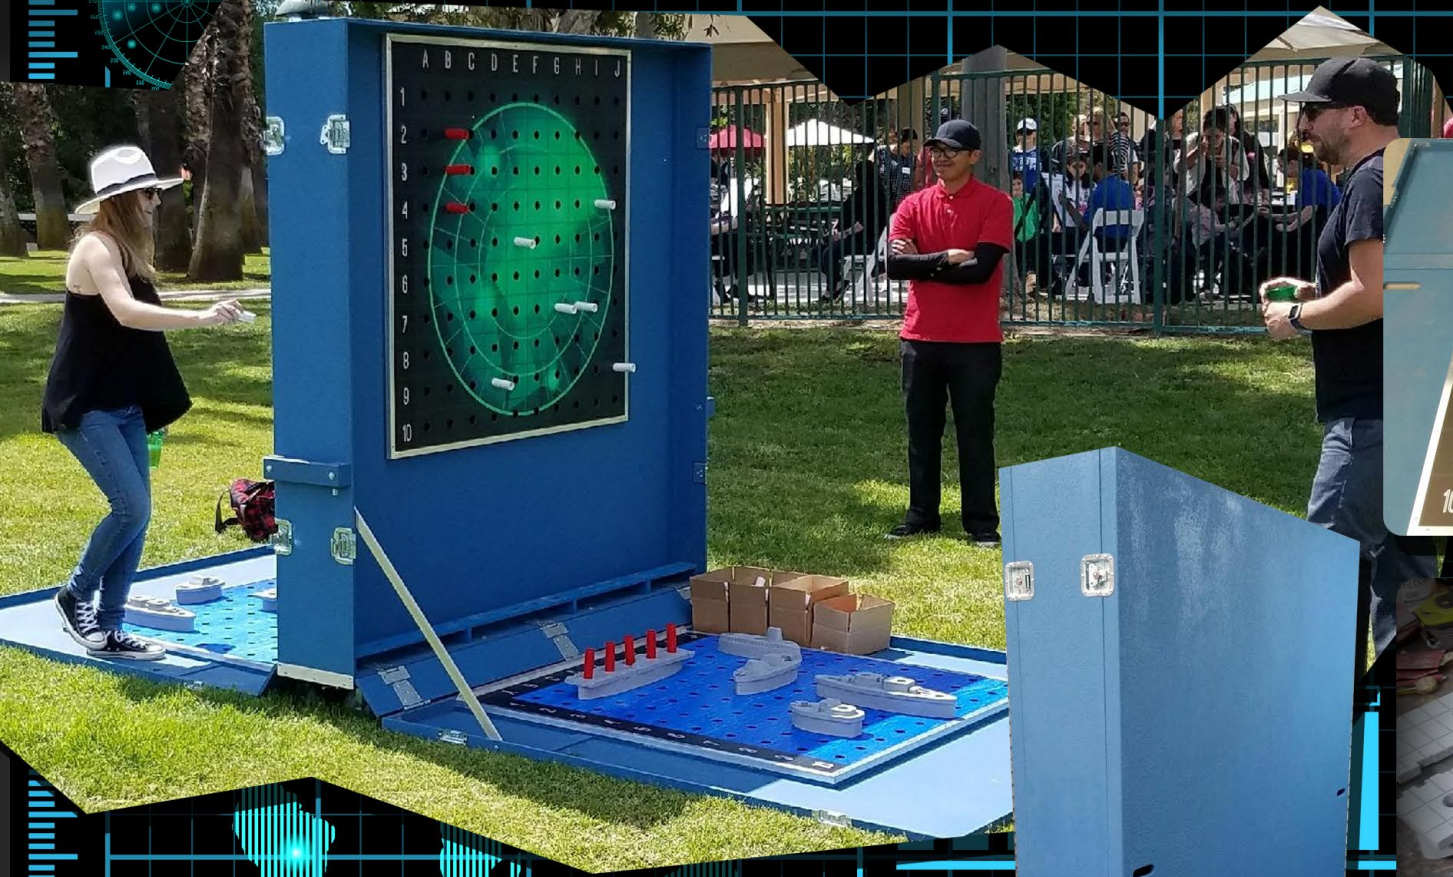

BATTLESHIP

MEGA

888-527-2789
PARTYWORKSUSA.COM

MOBILE