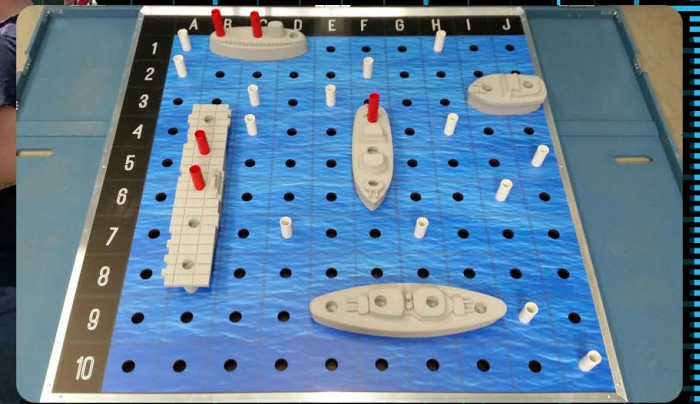

BATTLESHIP

MEGA

888-527-2789
PARTYWORKSUSA.COM

MOBILE